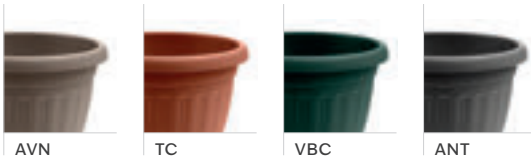

VASO FIRENZE

POT / POT / BLUMENTOPF / MACETA

COD.					
VA003-0140MJ	Ø 14x10.6 h	0.8	12	MONO	
VA003-0160MJ	Ø 16x12 h	1.3	12	MONO	
VA003-0180MJ	Ø 18x13.6 h	1.8	12	MONO	
VA003-0200MJ	Ø 20x15 h	2.5	12	MONO	
VA003-0230MJ	Ø 23x17 h	3.9	12	MONO	
VA003-0260MJ	Ø 26x20 h	5.8	12	MONO	
VA003-0300MJ	Ø 30x23 h	9	12	MONO	
VA003-0350MJ	Ø 35x27 h	14.5	12	MONO	
VA003-0400MJ	Ø 40x30 h	20	12	MONO	
VA003-0450ME	Ø 45x34 h	32	6	MONO	
VA003-0500ME	Ø 50x37 h	45	6	MONO	
VA003-0600MB	Ø 60x45 h	74	3	MONO