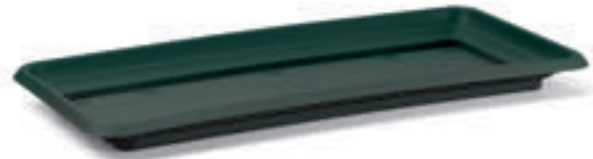

SOTTOCASSETTA CAMPANA

SAUCER / SOUCOUBE / UNTERSETZER / PLATO

COD.					
SC001-0300MQ	30x18	25	30	MONO	
SC001-0400MQ	40x18	25	40	MONO	
SC001-0500MQ	50x18	25	50	MONO	
SC001-0600MQ	60x18	25	60	MONO	
SC001-0800MJ *	80x18	12	80	MONO	
SC001-1000MJ *	100x18	12	100	MONO	

* Non disponibili nelle colorazioni BCO e VBC.
* Not available in BCO and VBC colours.