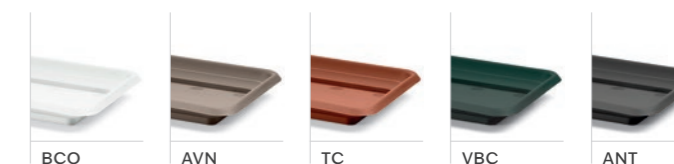

SOTTOCASSETTA CAMPANA

SAUCER / SOUCOUPE / UNTERSETZER / PLATO

COD.				
SC001-0300MQ	30x18	25	30	MONO
SC001-0400MQ	40x18	25	40	MONO
SC001-0500MQ	50x18	25	50	MONO
SC001-0600MQ	60x18	25	60	MONO
SC001-0800MJ *	80x18	12	80	MONO
SC001-1000MJ *	100x18	12	100	MONO

* Non disponibili nelle colorazioni BCO e VBC.
* Not available in BCO and VBC colours.