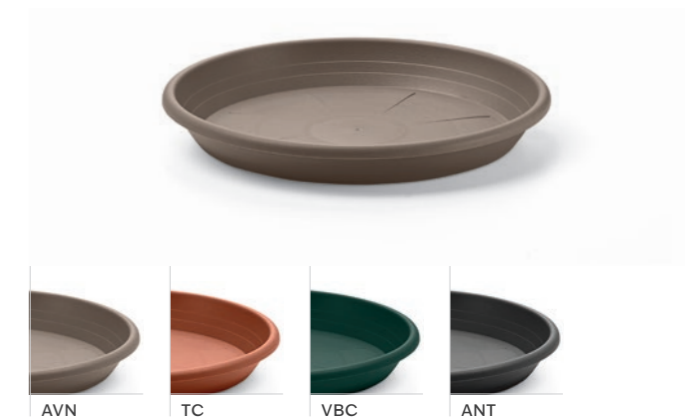

SOTTOVASO CILINDRO

SAUCER / SOUCOUPE / UNTERSETZER / PLATO

COD.				
SV019-0130MJ	Ø 13	12	Ø 14	MONO
SV019-0150MJ	Ø 15	12	Ø 16	MONO
SV019-0170MJ	Ø 17	12	Ø 18-20	MONO
SV019-0190MJ	Ø 19	12	Ø 23	MONO
SV019-0220MJ	Ø 22	12	Ø 26	MONO
SV019-0250MJ	Ø 25	12	Ø 30	MONO
SV019-0280MJ	Ø 28	12	Ø 35	MONO
SV019-0320MJ	Ø 32	12	Ø 40	MONO
SV019-0370MJ	Ø 37	12	Ø 45	MONO
SV019-0420ME	Ø 42	6	Ø 50	MONO
SV019-0470ME	Ø 47	6	Ø 60	MONO

SUPPORTO
HOLDER / SUPPORT
HALTER / SOPORTE

COD.			
SU011-0200MJ	12	18.5x26x17 h	Ø 20
SU011-0250MJ	12	23x30x17 h	Ø 25