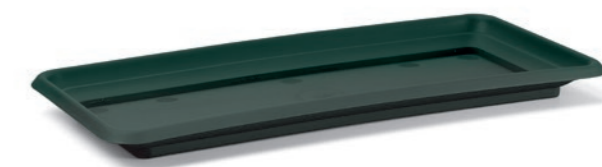

SOTTOCASSETTA CAMPANA

SAUCER / SOUCOUPE / UNTERSETZER / PLATO

COD.				
SC001-0300MQ	30x18	25	30	MONO
SC001-0400MQ	40x18	25	40	MONO
SC001-0500MQ	50x18	25	50	MONO
SC001-0600MQ	60x18	25	60	MONO
SC001-0800MJ *	80x18	12	80	MONO
SC001-1000MJ *	100x18	12	100	MONO

* Non disponibili nelle colorazioni BCO e VBC.
* Not available in BCO and VBC colours.